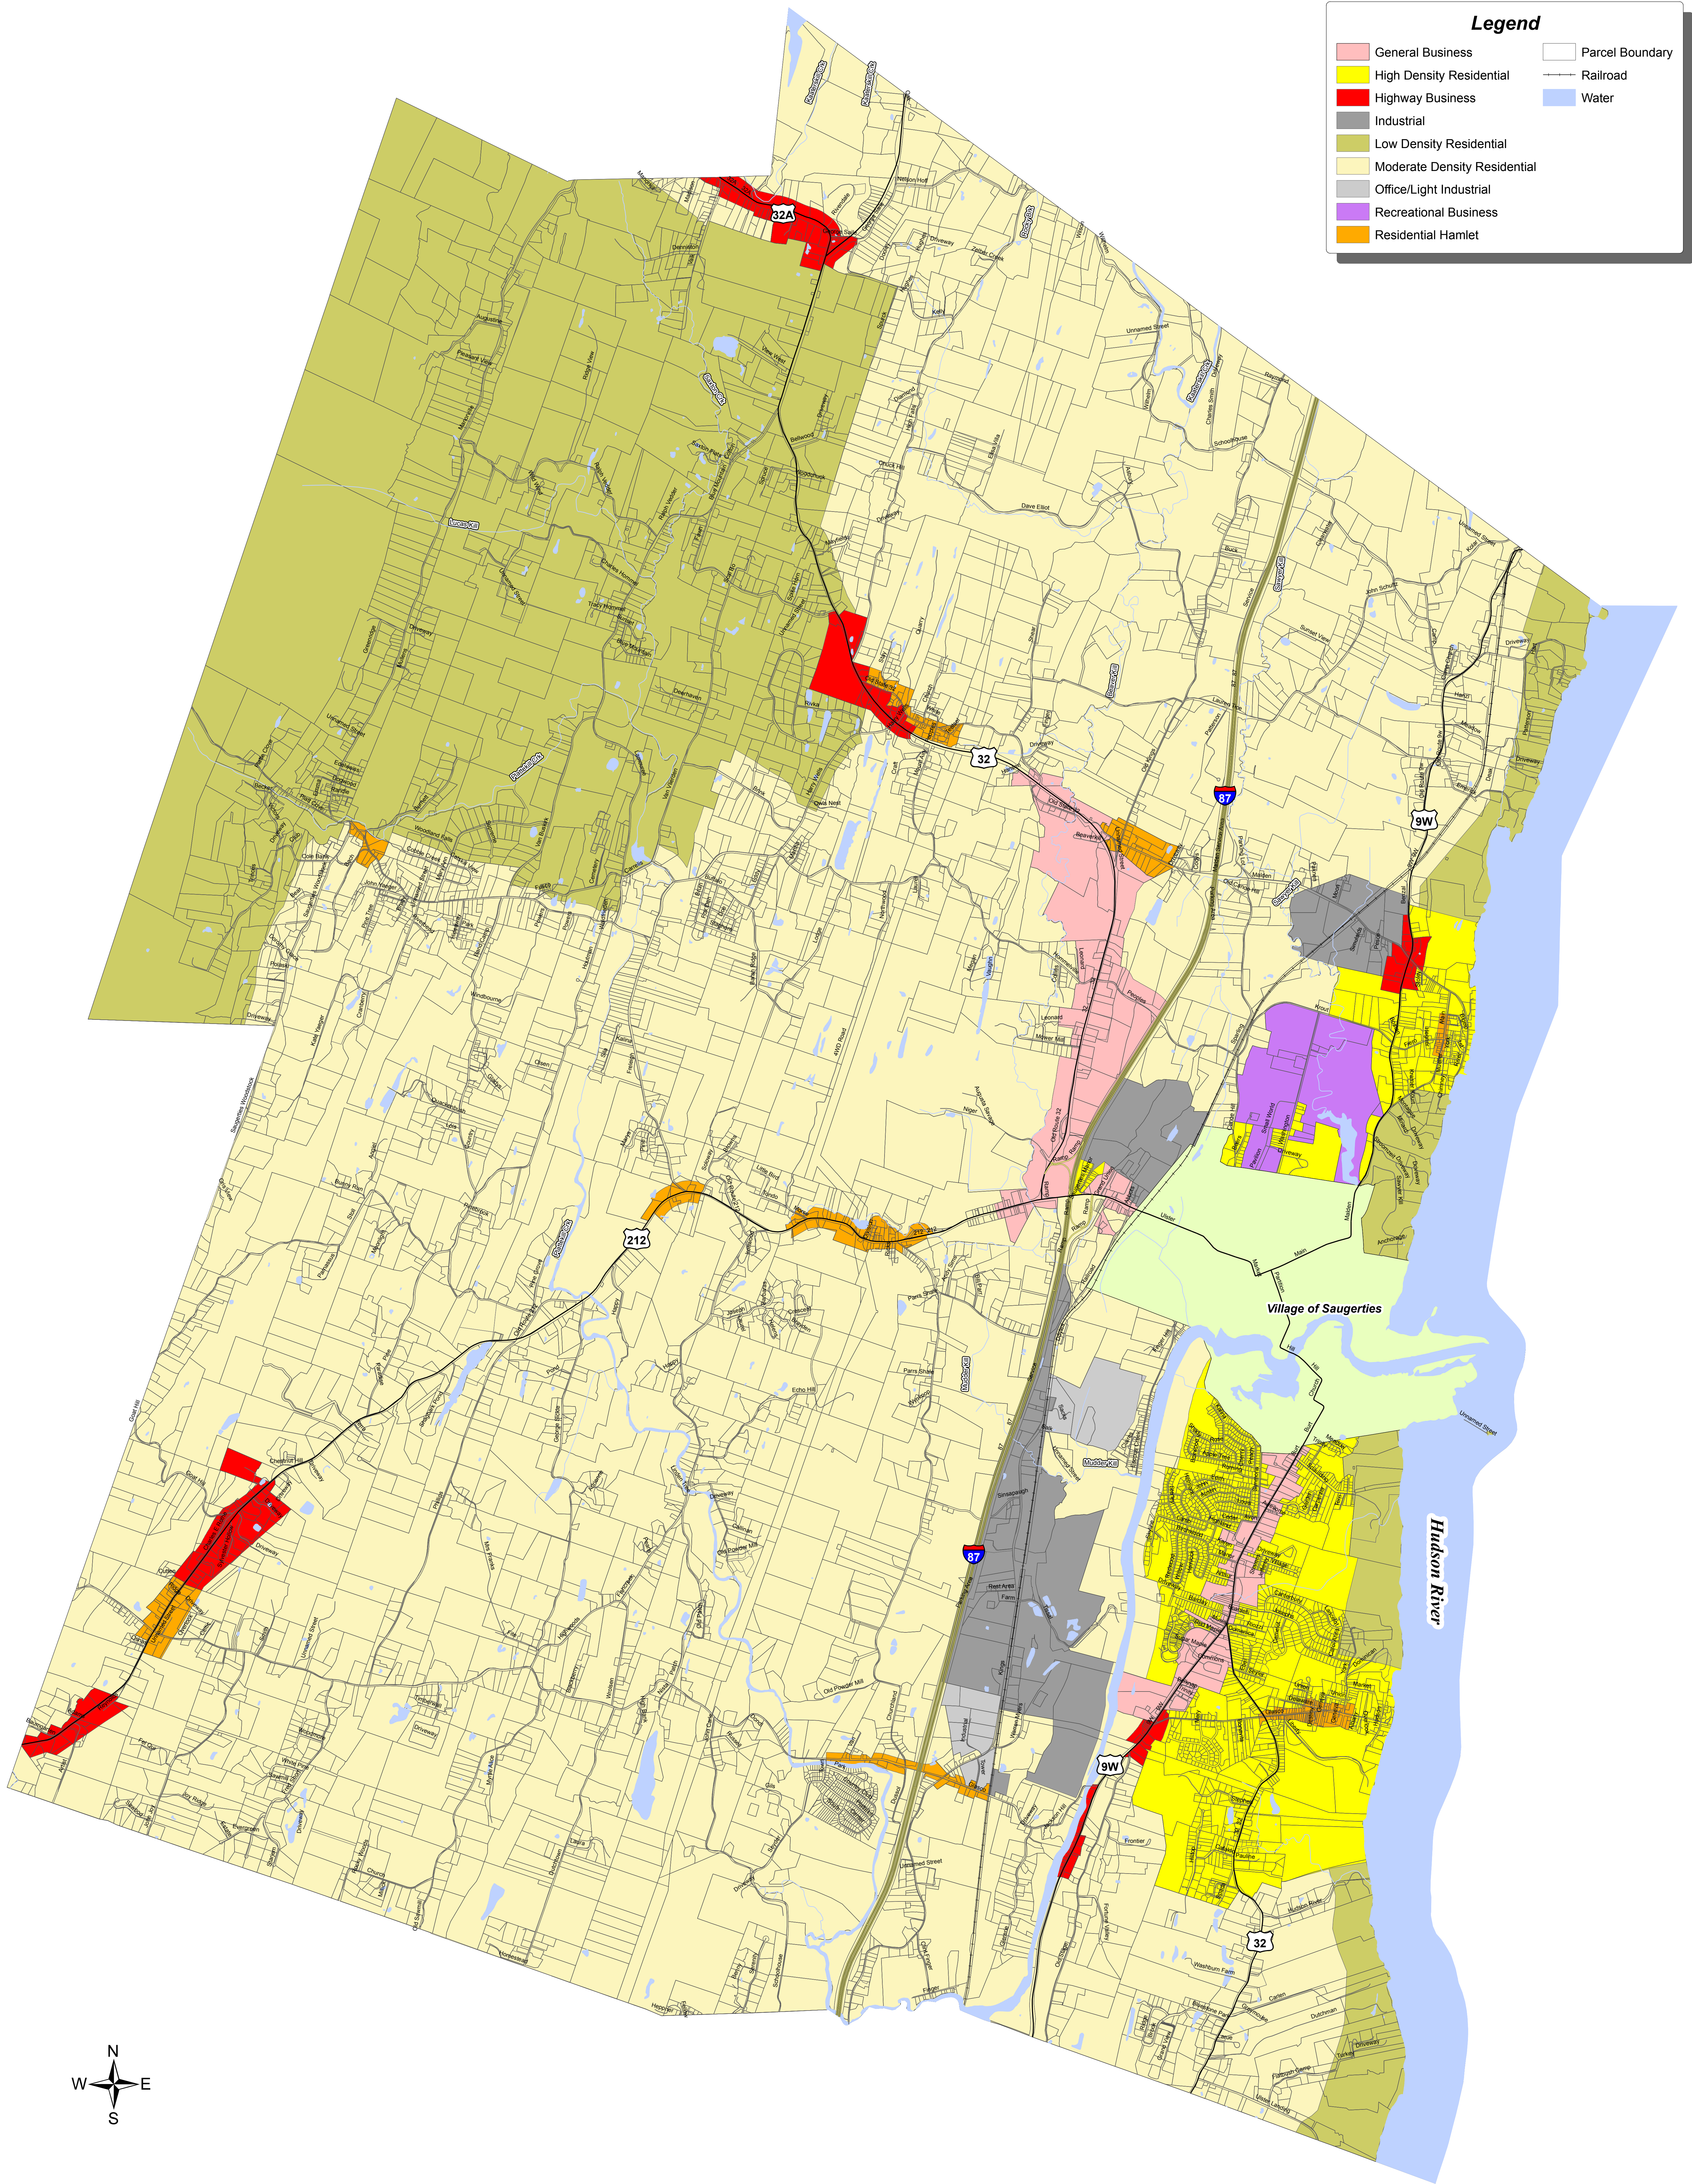

# Zoning Districts

**Legend**

 General Business	 Parcel Boundary
 High Density Residential	 Railroad
 Highway Business	 Water
 Industrial	
 Low Density Residential	
 Moderate Density Residential	
 Office/Light Industrial	
 Recreational Business	
 Residential Hamlet	

**TOWN OF SAUGERTIES**

4 High Street  
Saugerties, New York 12477

Created by: ds  
Date Created: 9/19/16