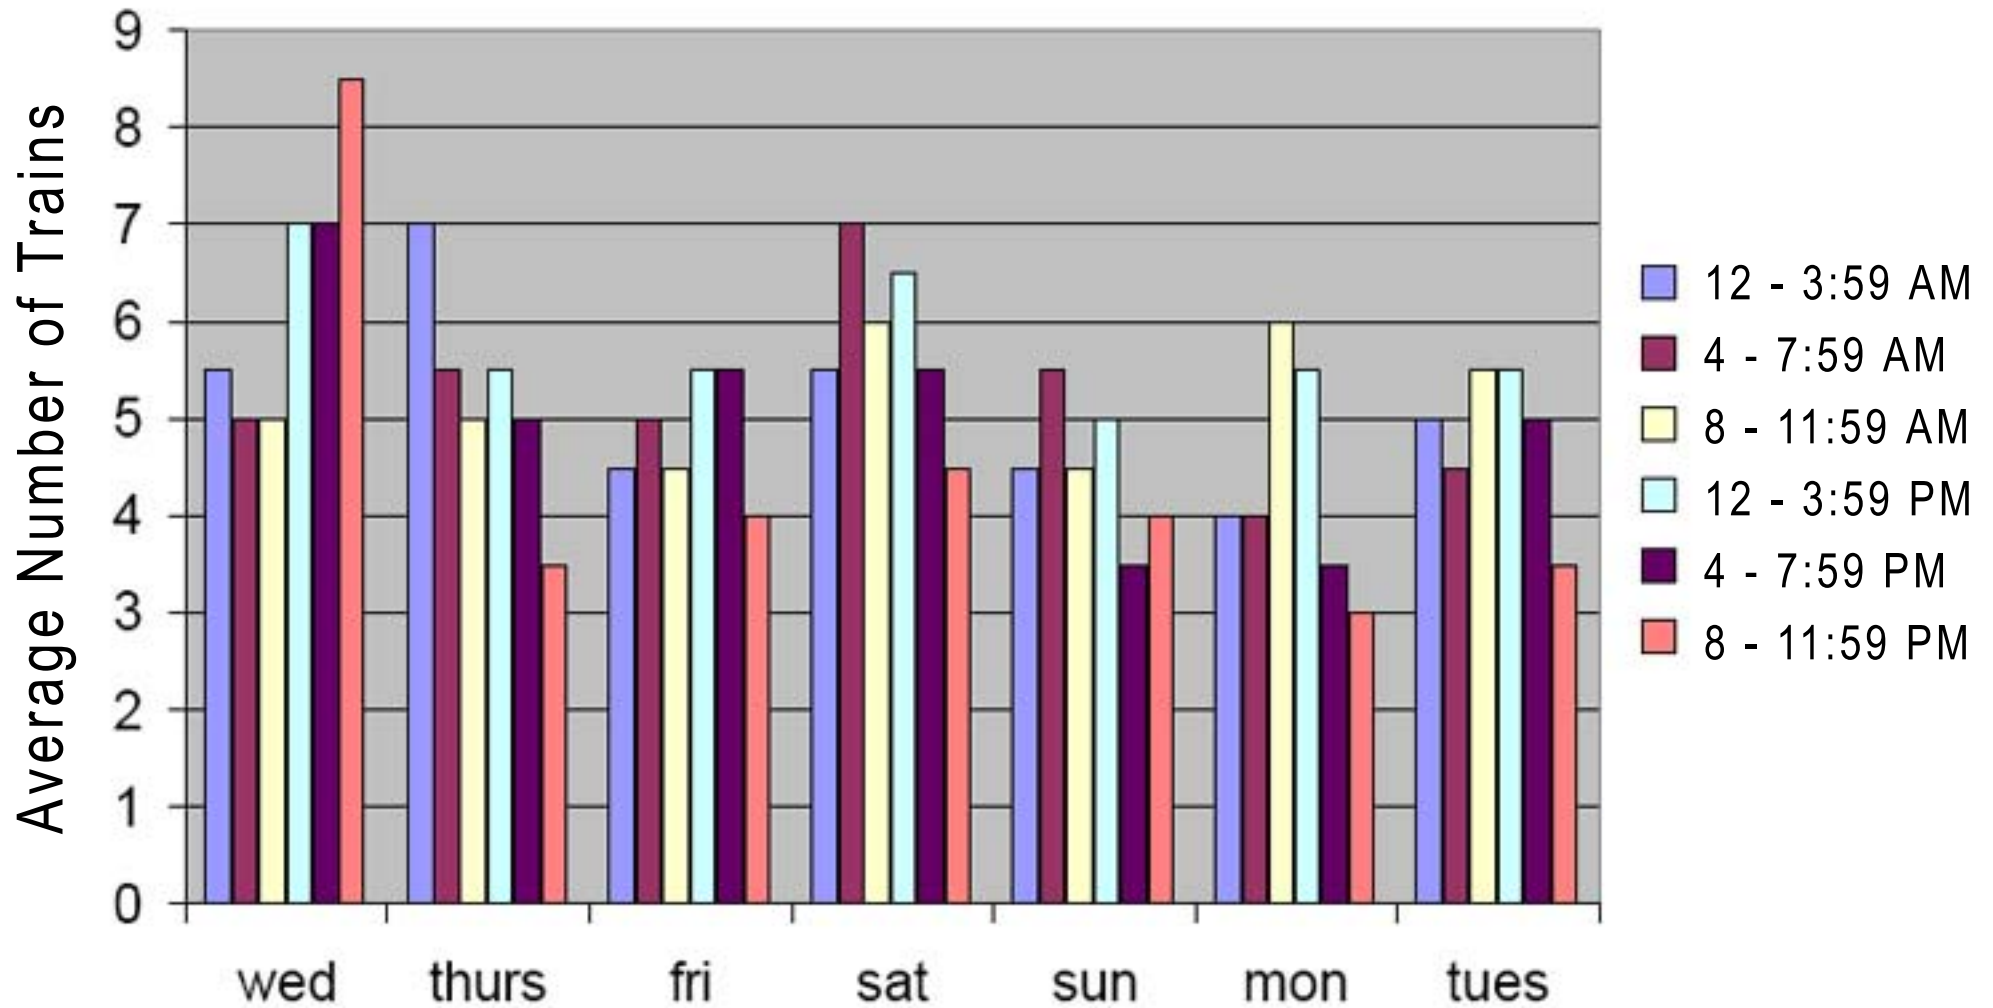

# Train Counts through Saugerties (Jan. 12-26, 2006)

TOTALS      38      31.5      29      35      27      26      29

GRAND TOTAL (for the 15 days): 215.5 (averages a little more than 30 trains per day)

Train travel is seasonal (higher before Christmas, for example), but extrapolating these figures gives you: 5,243 trains per year